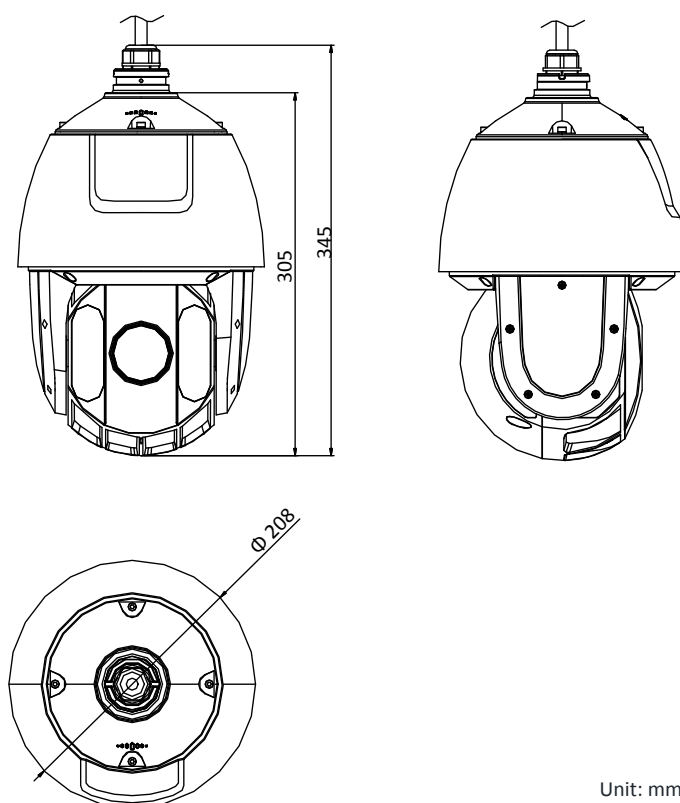

Dimensions

Unit: mm

Accessory

Optional:

DS-1604ZJ
Wall mount

DS-1602ZJ
Wall mount

DS-1604ZJ-box
Wall mount with junction box

DS-1604ZJ-BOX-CORNER
Wall Mount with
junction box